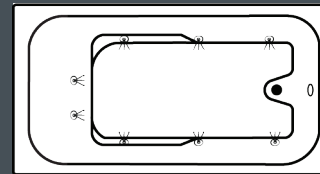

Whirlpool Bath with White or Almond Jets

SB-16-W
Whirlpool