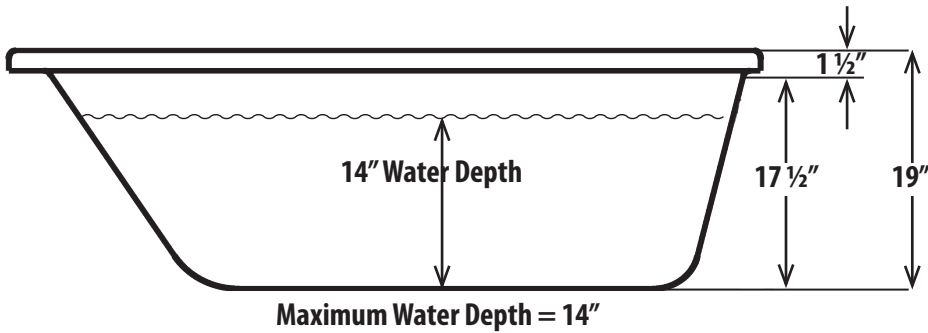

Classic Bath with Modern Updates

SPECIFICATIONS

Size	60" L x 32" W	Overall Height: 19"	Height to Base of Lip: 17 1/2"
Interior Dimensions	38 1/2" L x 18" W	Maximum Water Height: 16"	Drain Location: End
Average Gallon Capacity: 40	Installation Type: Alcove	Long End to Drain Center: 21"	Short End to Drain Center: 10"
Material	Extra Thick High Gloss Lucite® Acrylic with Zero Flex Bottom		
Colors	White, Biscuit, Bone, Almond, Mexican Sand, Sterling Silver, Red & Black		
Electrical Requirements for Luxury Whirlpool, Luxury Air & Luxury Plus (Soaking baths do not require electrical connection)			
Heat Stick	No ELECTRICITY REQUIRED - Water temperature is maintained when pump is on (NOT AVAILABLE ON AIR BATHS)		
Pump / Blower	Single dedicated 120V 20 AMP GFCI protected circuit for both Luxury & Luxury Plus Baths		
Optional In-Line Heater	Requires installation of additional dedicated 120V 15 AMP GFCI protected circuit		
Bath Features			
Whirlpool Bath	8 Hydrotherapy Jets in either white or almond, Pump, Heat Stick, Push Button Controls		
Air Bath	20 Air Injection Jets in either white or almond, Heated Blower, Push Button Controls		
Luxury Whirlpool Bath	Whirlpool Bath with Tranquility Package: Digital Controls, 8 multi-colored perimeter lights, backlit waterfall, Heat Stick, R-15 Foam Insulation AND stainless jets,		
Luxury Air Bath	Air Bath with Tranquility Package: Digital Controls, 8 multi-colored perimeter lights, stainless jets, aromatherapy, Heated Blower and R-15 Foam Insulation		
Luxury Plus Bath	Dual Therapy - Air & Whirlpool Baths COMBINED with BOTH Tranquility Packages: Digital controls, stainless steel whirlpool and air jets, 8 multi-colored perimeter lights, back-lit waterfall, aromatherapy, and R-15 Foam insulation		
Available Upgrades	Bluetooth/FM Audio Stainless Slimline Drain Kit Stainless fixtures in your choice of either Classic or Modern Brushed nickel or oil rubbed bronze finish Whirlpool Jets (Air Jets available in white, almond or stainless steel only) In-Line heater (Available on Luxury & Luxury Plus Whirlpool Baths ONLY)		

Notes:

- Signature Bath recommends installation by qualified professionals following installation instructions and applicable codes.
- Fittings are not included
- Take measurements from the bath, prior to commencing construction
- All measurements are subject to a variance of 1/2" +/-

You might also consider the SB-13, SB-14 and the SB-17