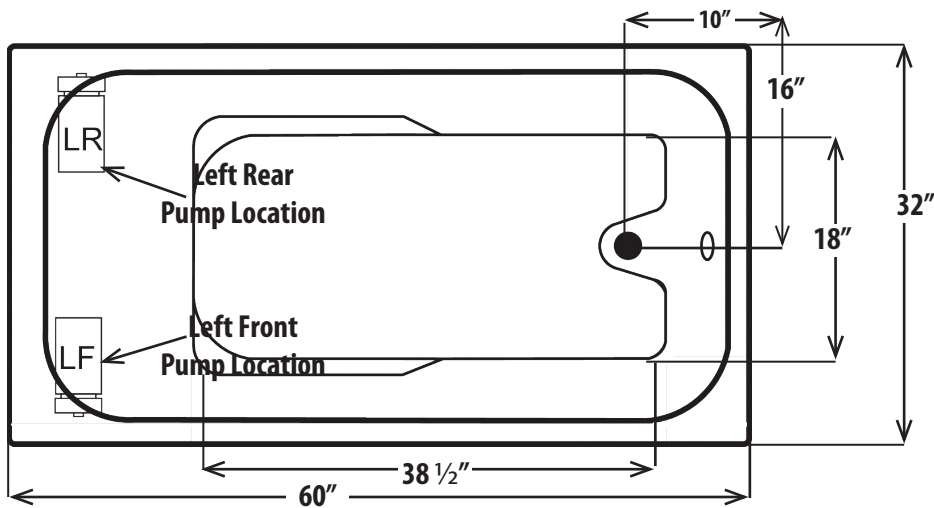

Classic Bath with Modern Updates

SPECIFICATIONS

Size	60" L x 32" W	Overall Height: 19"	Height to Base of Lip: 17 1/2"
Interior Dimensions	38 1/2" L x 18" W	Maximum Water Height: 16"	Drain Location: End
Average Gallon Capacity: 40	Installation Type: Alcove	Long End to Drain Center: 21"	Short End to Drain Center: 10"
Material	Extra Thick High Gloss Lucite® Acrylic with Zero Flex Bottom		
Colors	White, Biscuit, Bone, Almond, Mexican Sand, Sterling Silver, Red & Black		
Electrical Requirements for Luxury Whirlpool, Luxury Air & Luxury Plus (Soaking baths do not require electrical connection)			
Heat Stick	No ELECTRICITY REQUIRED - Water temperature is maintained when pump is on (NOT AVAILABLE ON AIR BATHS)		
Pump / Blower	Single dedicated 120V 20 AMP GFCI protected circuit for both Luxury & Luxury Plus Baths		
Optional In-Line Heater	Requires installation of additional dedicated 120V 15 AMP GFCI protected circuit		
Bath Features			
Whirlpool Bath	8 Hydrotherapy Jets in either white or almond, Pump, Heat Stick, Push Button Controls		
Air Bath	20 Air Injection Jets in either white or almond, Heated Blower, Push Button Controls		
Luxury Whirlpool Bath	Whirlpool Bath with Tranquility Package: Digital Controls, 8 multi-colored perimeter lights, backlit waterfall, Heat Stick, R-15 Foam Insulation AND stainless jets,		
Luxury Air Bath	Air Bath with Tranquility Package: Digital Controls, 8 multi-colored perimeter lights, stainless jets, aromatherapy, Heated Blower and R-15 Foam Insulation		
Luxury Plus Bath	Dual Therapy - Air & Whirlpool Baths COMBINED with BOTH Tranquility Packages: Digital controls, stainless steel whirlpool and air jets, 8 multi-colored perimeter lights, back-lit waterfall, aromatherapy, and R-15 Foam insulation		
Available Upgrades	Bluetooth/FM Audio Stainless Slimline Drain Kit Stainless fixtures in your choice of either Classic or Modern Brushed nickel or oil rubbed bronze finish Whirlpool Jets (Air Jets available in white, almond or stainless steel only) In-Line heater (Available on Luxury & Luxury Plus Whirlpool Baths ONLY)		

Notes:

- Signature Bath recommends installation by qualified professionals following installation instructions and applicable codes.
- Fittings are not included
- Take measurements from the bath, prior to commencing construction
- All measurements are subject to a variance of 1/2" +/-

You might also consider the SB-13, SB-14 and the SB-17