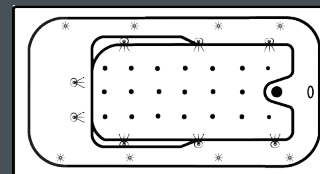

**Dual Therapy Whirlpool & Air Bath
Whirlpool Jets
Micro Bubble Massage Air Jets
Multi Colored Perimeter Lighting
Backlit Waterfall
Aromatherapy**

SB-16-LP
Luxury PLUS