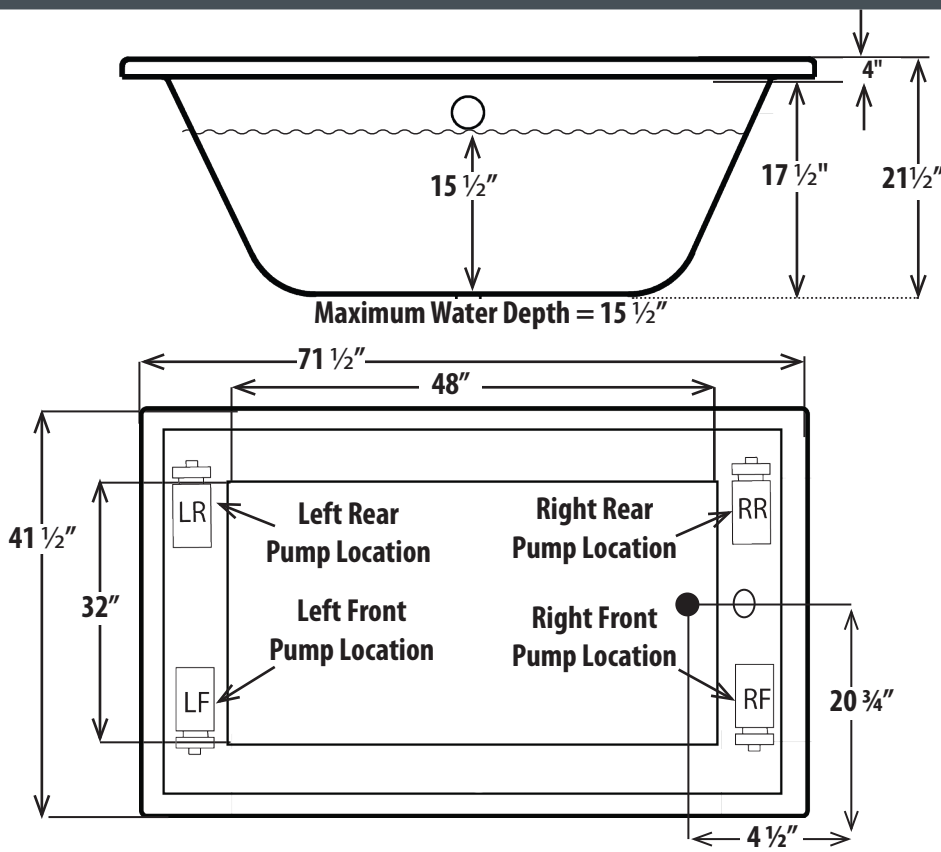

Roomy 2 Person Contemporary with Deep Flange & Right or Left Drain

SPECIFICATIONS

Size	71 1/2" L x 41 1/2" W	Overall Height: 21 1/2"	Height to Base of Lip: 17 1/2"
Interior Dimensions	48" L x 32" W	Maximum Water Height: 15 1/2"	Drain Location: End
Average Gallon Capacity : 65	Installation Type: Drop In	Long End to Drain Center: 20 3/4"	Short End to Drain Center: 4 1/2"
Material	Extra Thick High Gloss Lucite® Acrylic with Zero Flex Bottom		
Colors	White, Biscuit, Bone, Almond, Mexican Sand, Sterling Silver, Red & Black		
Electrical Requirements for Luxury Whirlpool, Luxury Air & Luxury Plus (Soaking baths do not require electrical connection)			
Heat Stick	No ELECTRICITY REQUIRED - Water temperature is maintained when pump is on (NOT AVAILABLE ON AIR BATHS)		
Pump / Blower	Single dedicated 120V 20 AMP GFCI protected circuit for both Luxury & Luxury Plus Baths		
Optional In-Line Heater	Requires installation of additional dedicated 120V 15 AMP GFCI protected circuit		
Bath Features			
Whirlpool Bath	10 Hydrotherapy Jets in either white or almond, Pump, Heat Stick, Push Button Controls		
Air Bath	20 Air Injection Jets in either white or almond, Heated Blower, Push Button Controls		
Luxury Whirlpool Bath	Whirlpool Bath with Tranquility Package: Digital Controls, 8 multi-colored perimeter lights, backlit waterfall, Heat Stick, R-15 Foam Insulation AND stainless jets,		
Luxury Air Bath	Air Bath with Tranquility Package: Digital Controls, 8 multi-colored perimeter lights, stainless jets, aromatherapy, Heated Blower and R-15 Foam Insulation		
Luxury Plus Bath	Dual Therapy - Air & Whirlpool Baths COMBINED with BOTH Tranquility Packages: Digital controls, stainless steel whirlpool and air jets, 8 multi-colored perimeter lights, back-lit waterfall, aromatherapy, and R-15 Foam insulation		
Available Upgrades	Bluetooth/FM Audio Stainless Slimline Drain Kit Stainless fixtures in your choice of either Classic or Modern Brushed nickel or oil rubbed bronze finish Whirlpool Jets (Air Jets available in white, almond or stainless steel only) In-Line heater (Available on Luxury & Luxury Plus Whirlpool Baths ONLY)		

Notes:

- Signature Bath recommends installation by qualified professionals following installation instructions and applicable codes.
- Fittings are not included
- Take measurements from the bath, prior to commencing construction
- All measurements are subject to a variance of 1/2" +/-