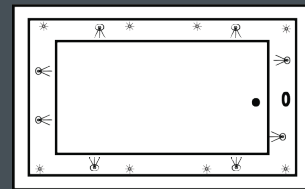

Whirlpool Bath
with Stainless Jets
Multi Colored Perimeter Lights
& Backlit Waterfall

Luxury Whirlpool
SB-228-LW