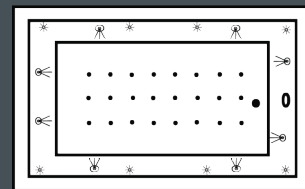

Dual Therapy Whirlpool & Air Bath
Whirlpool Jets
Micro Bubble Massage Air Jets
Multi Colored Perimeter Lighting
Backlit Waterfall
Aromatherapy

Luxury PLUS
SB-228-LP

You might also consider the SB-223, SB-264 and the SB-265