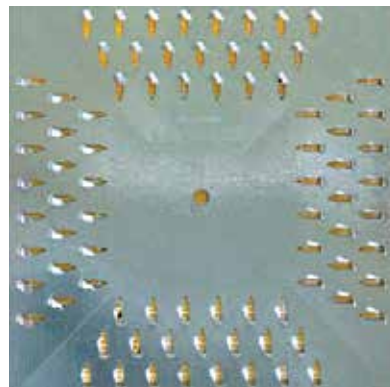

# ArmorLock Modular Carpet Clip

ArmorLock Industries Carpet Clip connector system can be used with nearly all carpet tile backings. This clip is designed to be used as a glue-less alternative in carpet tile installation. The benefit of not using full spread adhesive in your current installation is that there is no adhesive to remove or abate in future installations. The use of the ArmorLock Carpet Tile clip makes the products used easier to recycle upon replacement by eliminating adhesive residue from the carpet tile.

- First true mechanical floor option for modular carpet tile
- Easy Installation
- DIY carpet tile installation
- 100% recyclable

**ARMOR LOCK**  
— it just SEAMS right

<http://armorlockindustries.com/clip-connectors>